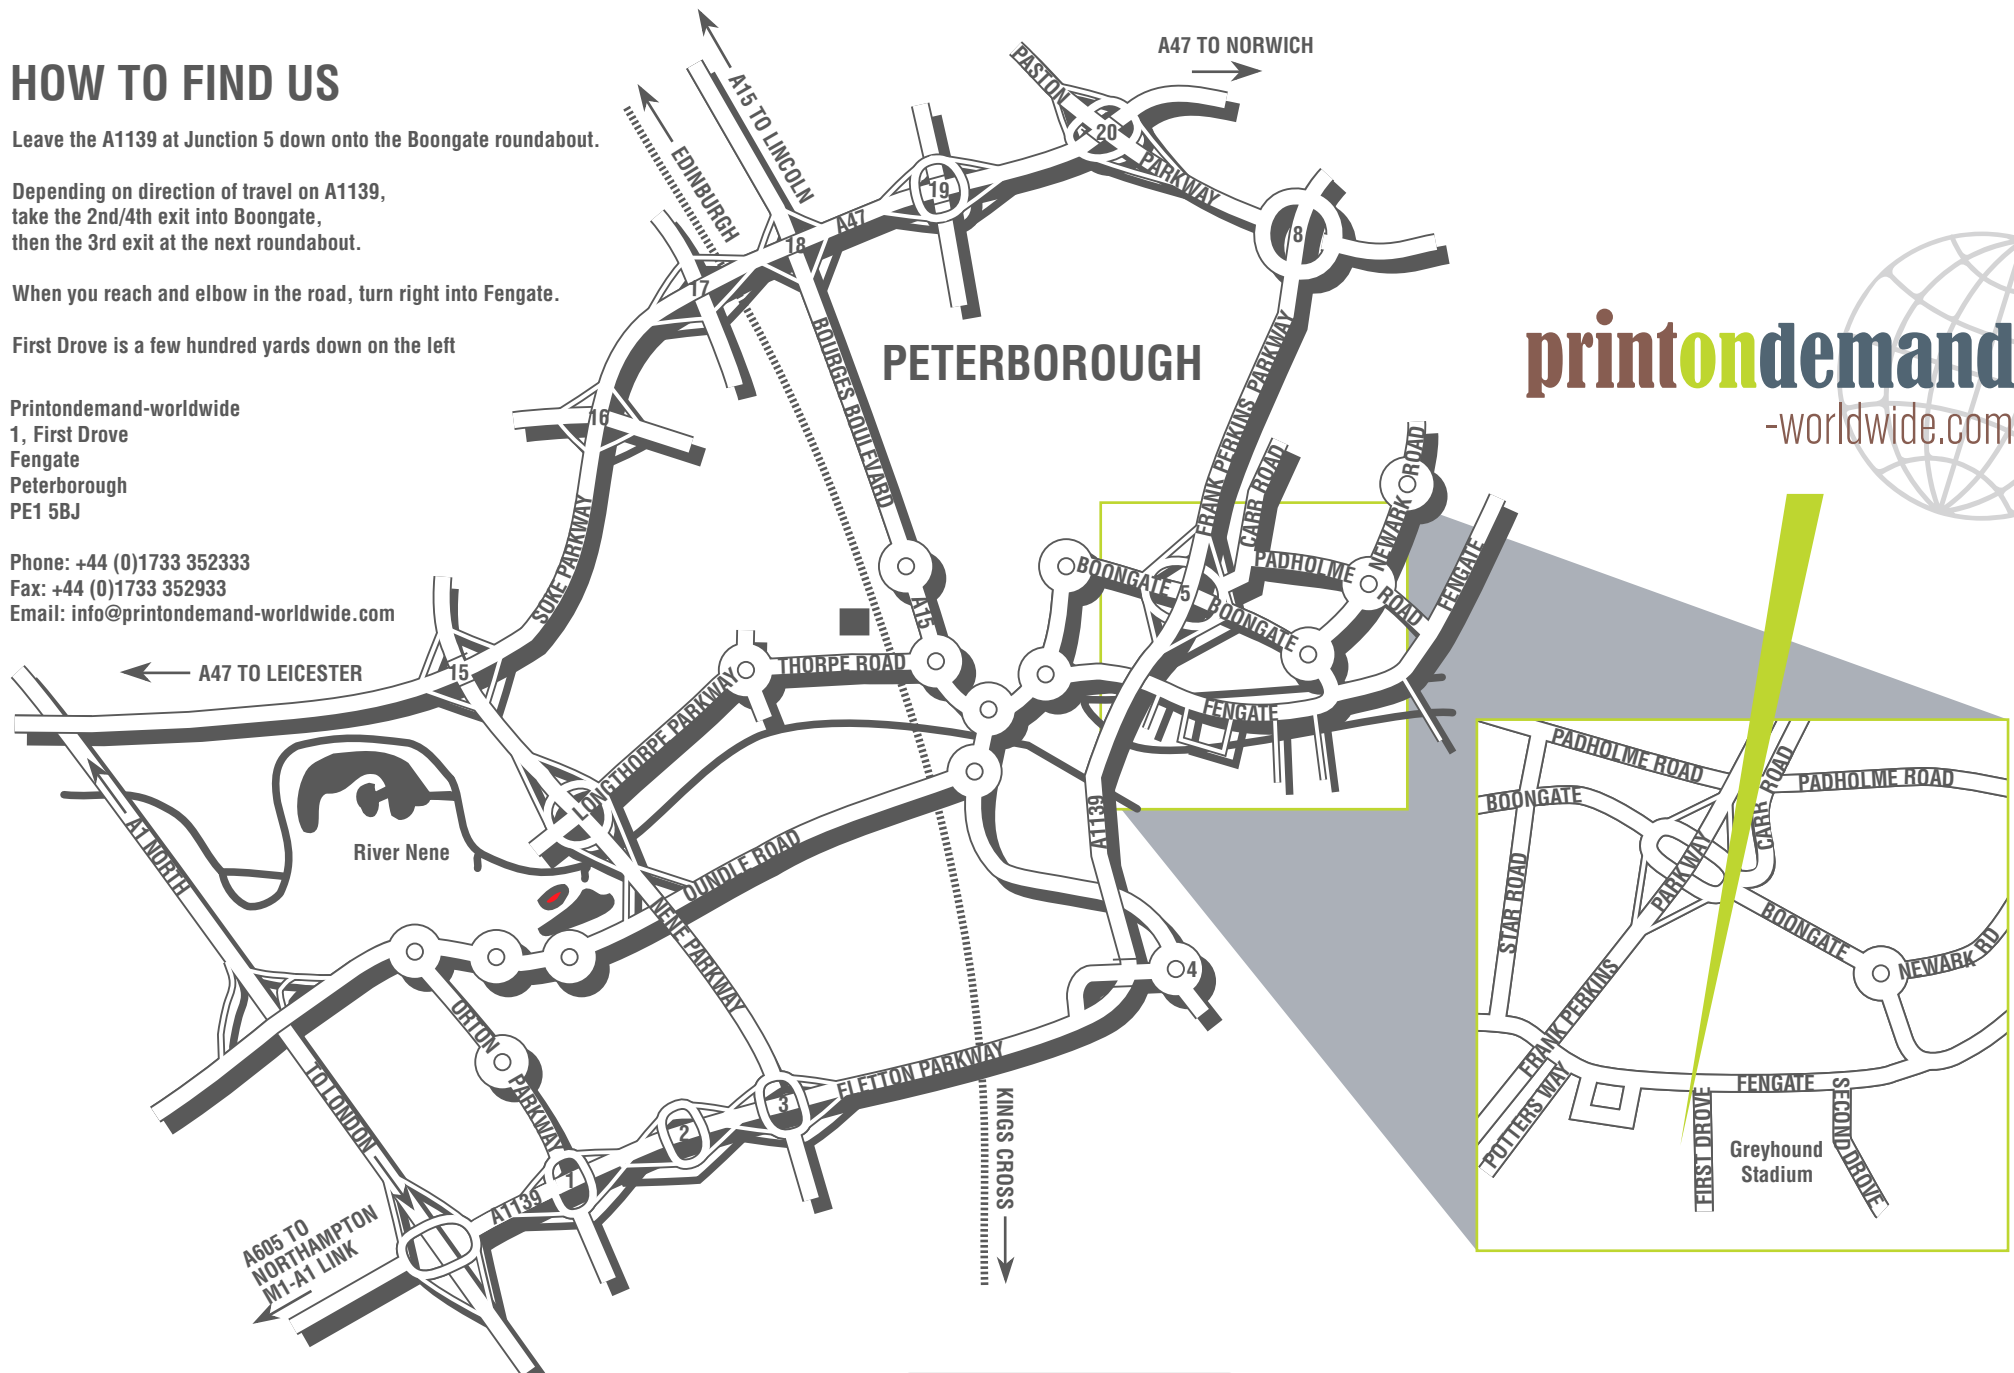

# HOW TO FIND US

Leave the A1139 at Junction 5 down onto the Boongate roundabout.

Depending on direction of travel on A1139, take the 2nd/4th exit into Boongate, then the 3rd exit at the next roundabout.

When you reach and elbow in the road, turn right into Fengate.

First Drove is a few hundred yards down on the left

Printondemand-worldwide  
1, First Drove  
Fengate  
Peterborough  
PE1 5BJ

Phone: +44 (0)1733 352333  
Fax: +44 (0)1733 352933  
Email: [info@printondemand-worldwide.com](mailto:info@printondemand-worldwide.com)