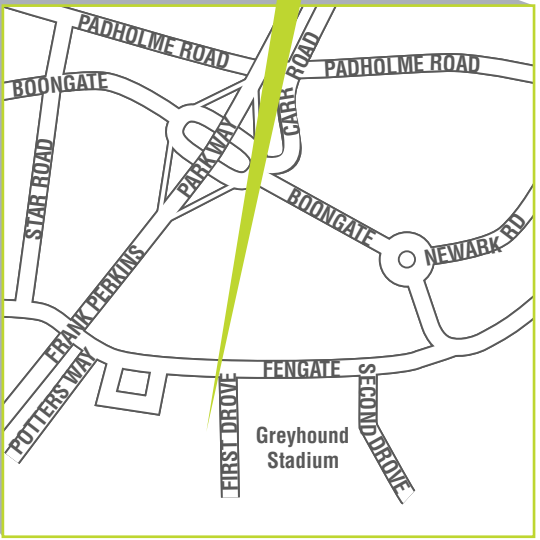

Printondemand-worldwide, Mailondemand-worldwide and Booksondemandworldwide are part of The Copytech (UK) Group